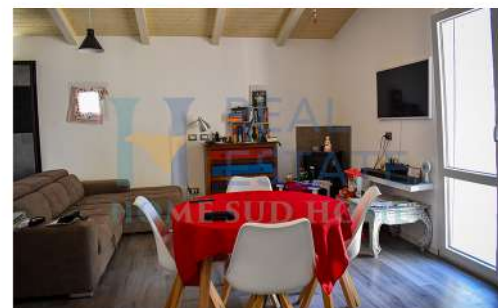

Casetta Nirvana

HSH 2042

€ 135.000,00

📍 Noto (Sicily)

Our agency in Sicily offers for sale a beautiful country villa in Noto, with an area of about 70 square meters and a separate dependency, all set in a 2-hectare plot of land. This property is a unique opportunity for those seeking tranquility and natural beauty. The dependency can serve as a guest space or studio, further increasing the versatility of the property. The land is rich in Mediterranean scrub, productive olive trees, carob, almond and fruit trees, providing opportunities for agricultural production and a serene setting. Also included within the grounds is a lovely stone ruin in need of restoration of about 60 square meters. The villa offers panoramic views of the surrounding countryside and is only 30 minutes from the beautiful Sicilian coastline, perfect for enjoying the seaside life. Noto, famous for its baroque and culinary traditions, is easily accessible, providing access to a variety of services and attractions. This property represents an outstanding investment opportunity for those wishing to create a luxury home in one of Sicily's most beautiful regions.